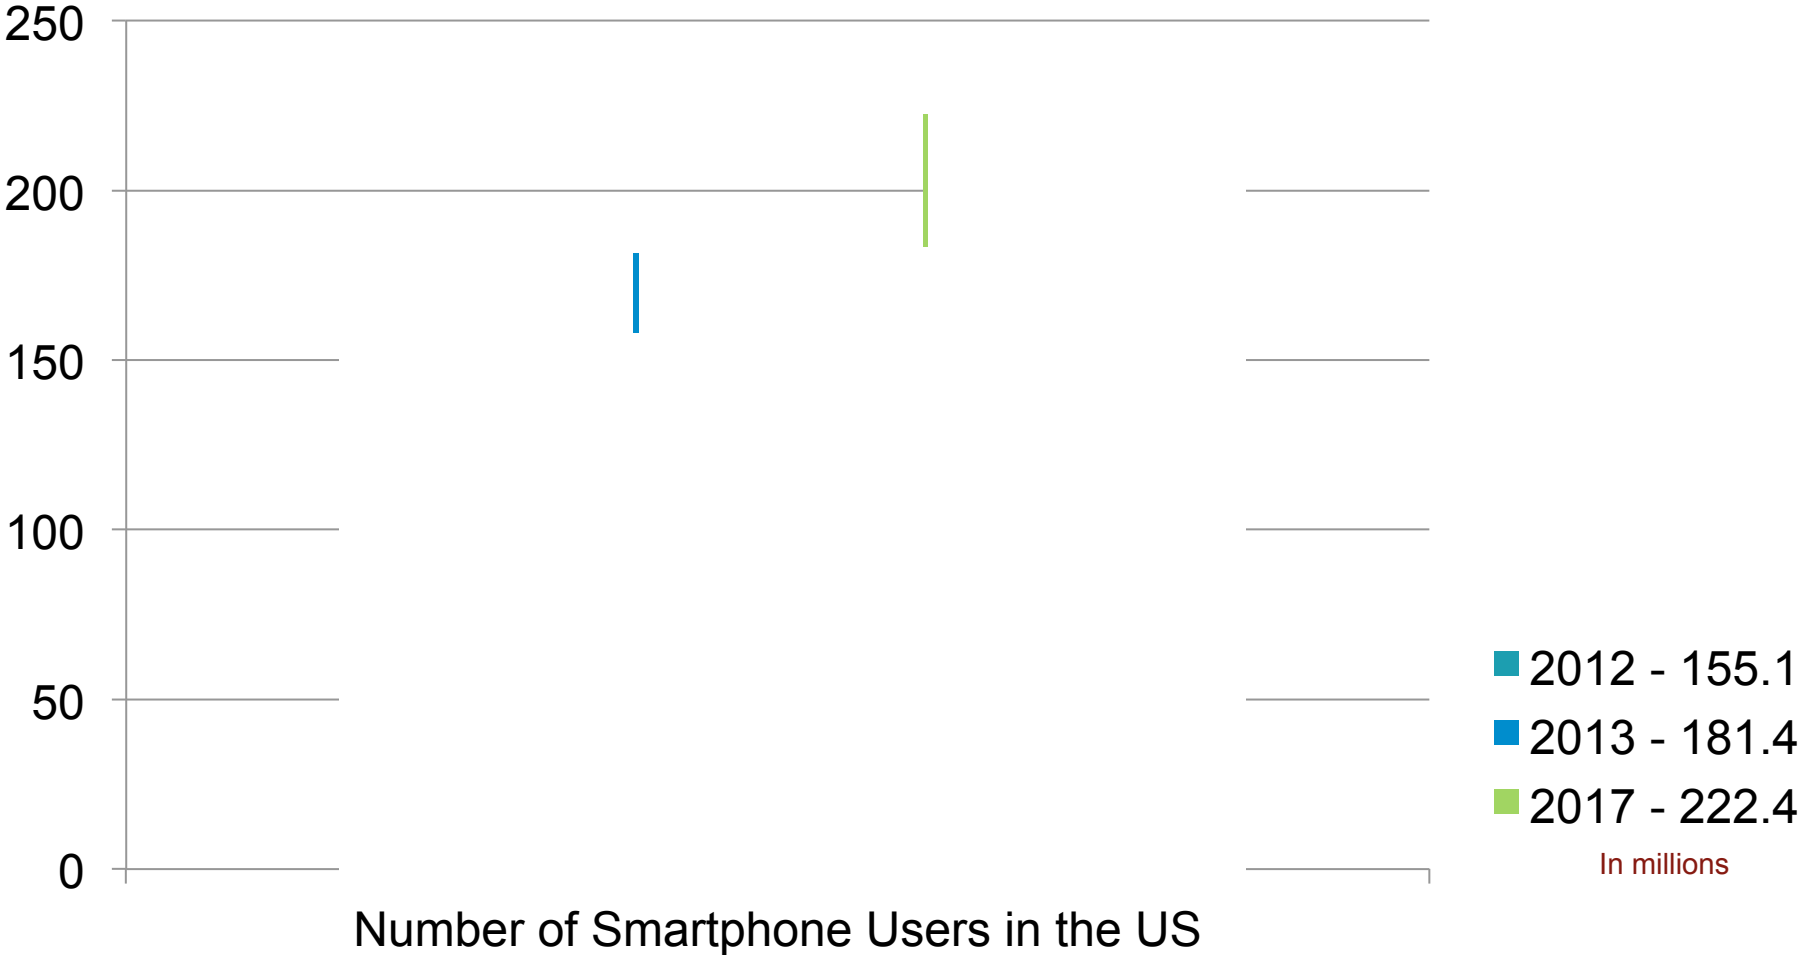

Local

Social

CONSUMERS HAVE A STORE IN THEIR POCKET

SMARTPHONE USAGE IN THE U.S.

PAYPAL IS THE MARKET LEADER IN MOBILE PAYMENTS

PayPal is the #1 consumer choice for mobile payments

- When asked about mobile purchases, 29% of consumers say they used PayPal – outpacing all major credit card companies combined
- No sharing of sensitive financial data
- 30% increase in mobile conversion